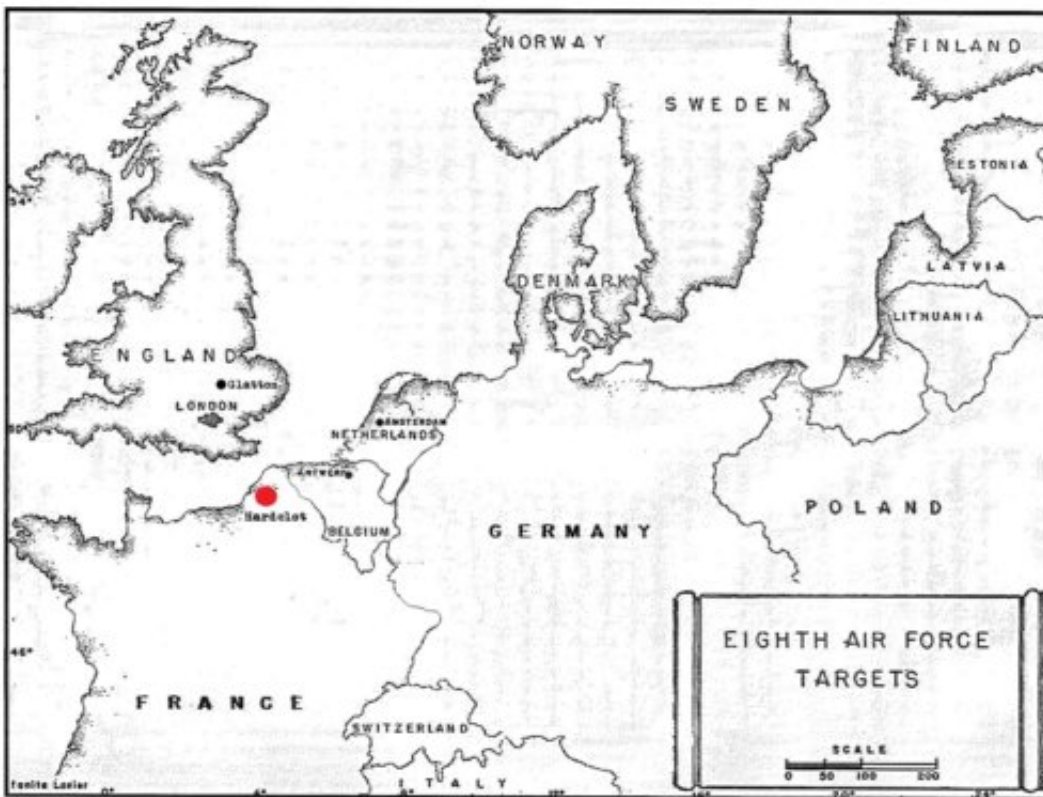

# MISSION NO. 57

Missions

**TARGET: COASTAL GUN POSITION**

**HARDELOT, FRANCE**

**2 JUNE, 1944**

The final pre-invasion aerial assault was under way. The target was a coastal gun position consisting of six 155mm field artillery guns situated on the beach front equidistant between Boulogne and Le Touquet. Similarly, other gun batteries up and down the French Coast were attacked by other units of the Eighth Air Force.

Eighteen aircraft attacked the target without Wing assembly. Bombing results were unobserved due to heavy cloud cover. The Group encountered no flak or fighter opposition. Major George A. Beere was Air Commander and Lt. Russell M. Selwyn was pilot.